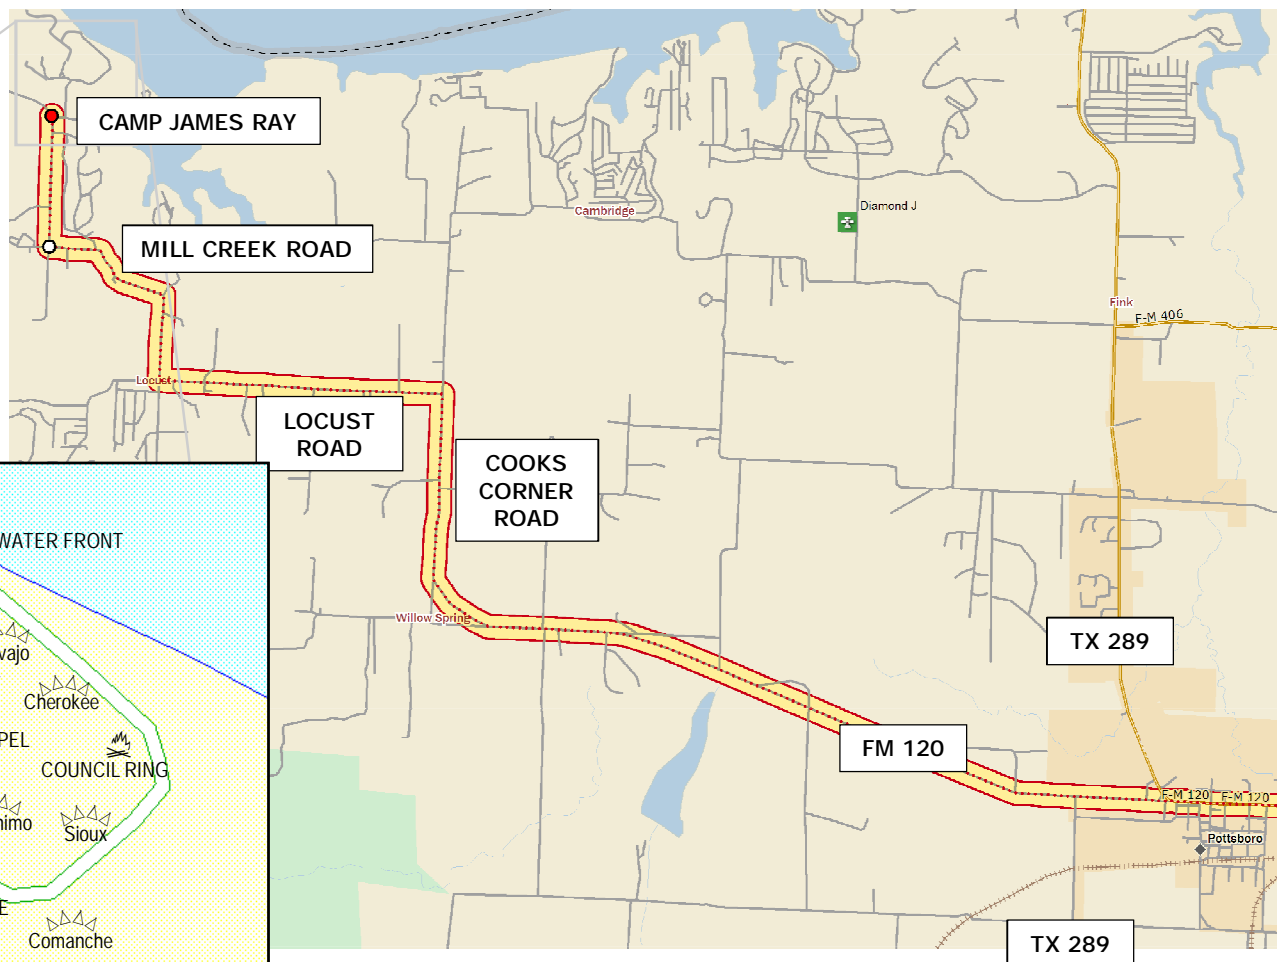

# Camp James Ray

- head west on FM 120 through Pottsboro
- follow FM 120 northwest to Locust Road
- at Locust 4-way stop, turn north and follow signs to Mill Creek Resort
- entrance to Camp James Ray is on the north side of the road to Mill Creek Marina