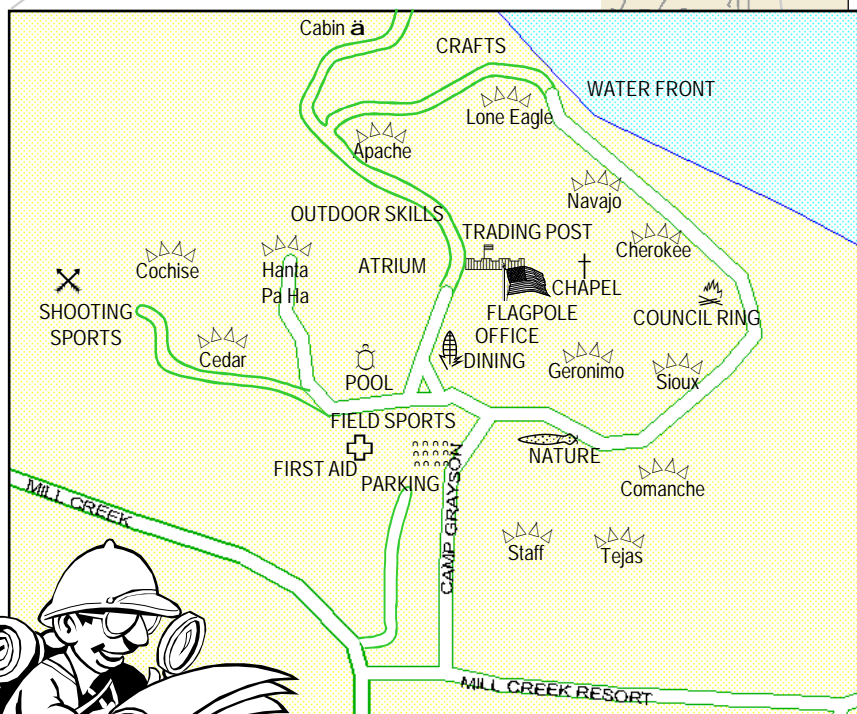

# Camp James Ray

- head west on FM 120 through Pottsboro
- follow FM 120 northwest to Locust Road
- at Locust 4-way stop, turn north and follow signs to Mill Creek Resort
- entrance to Camp James Ray is on the north side of the road to Mill Creek Marina